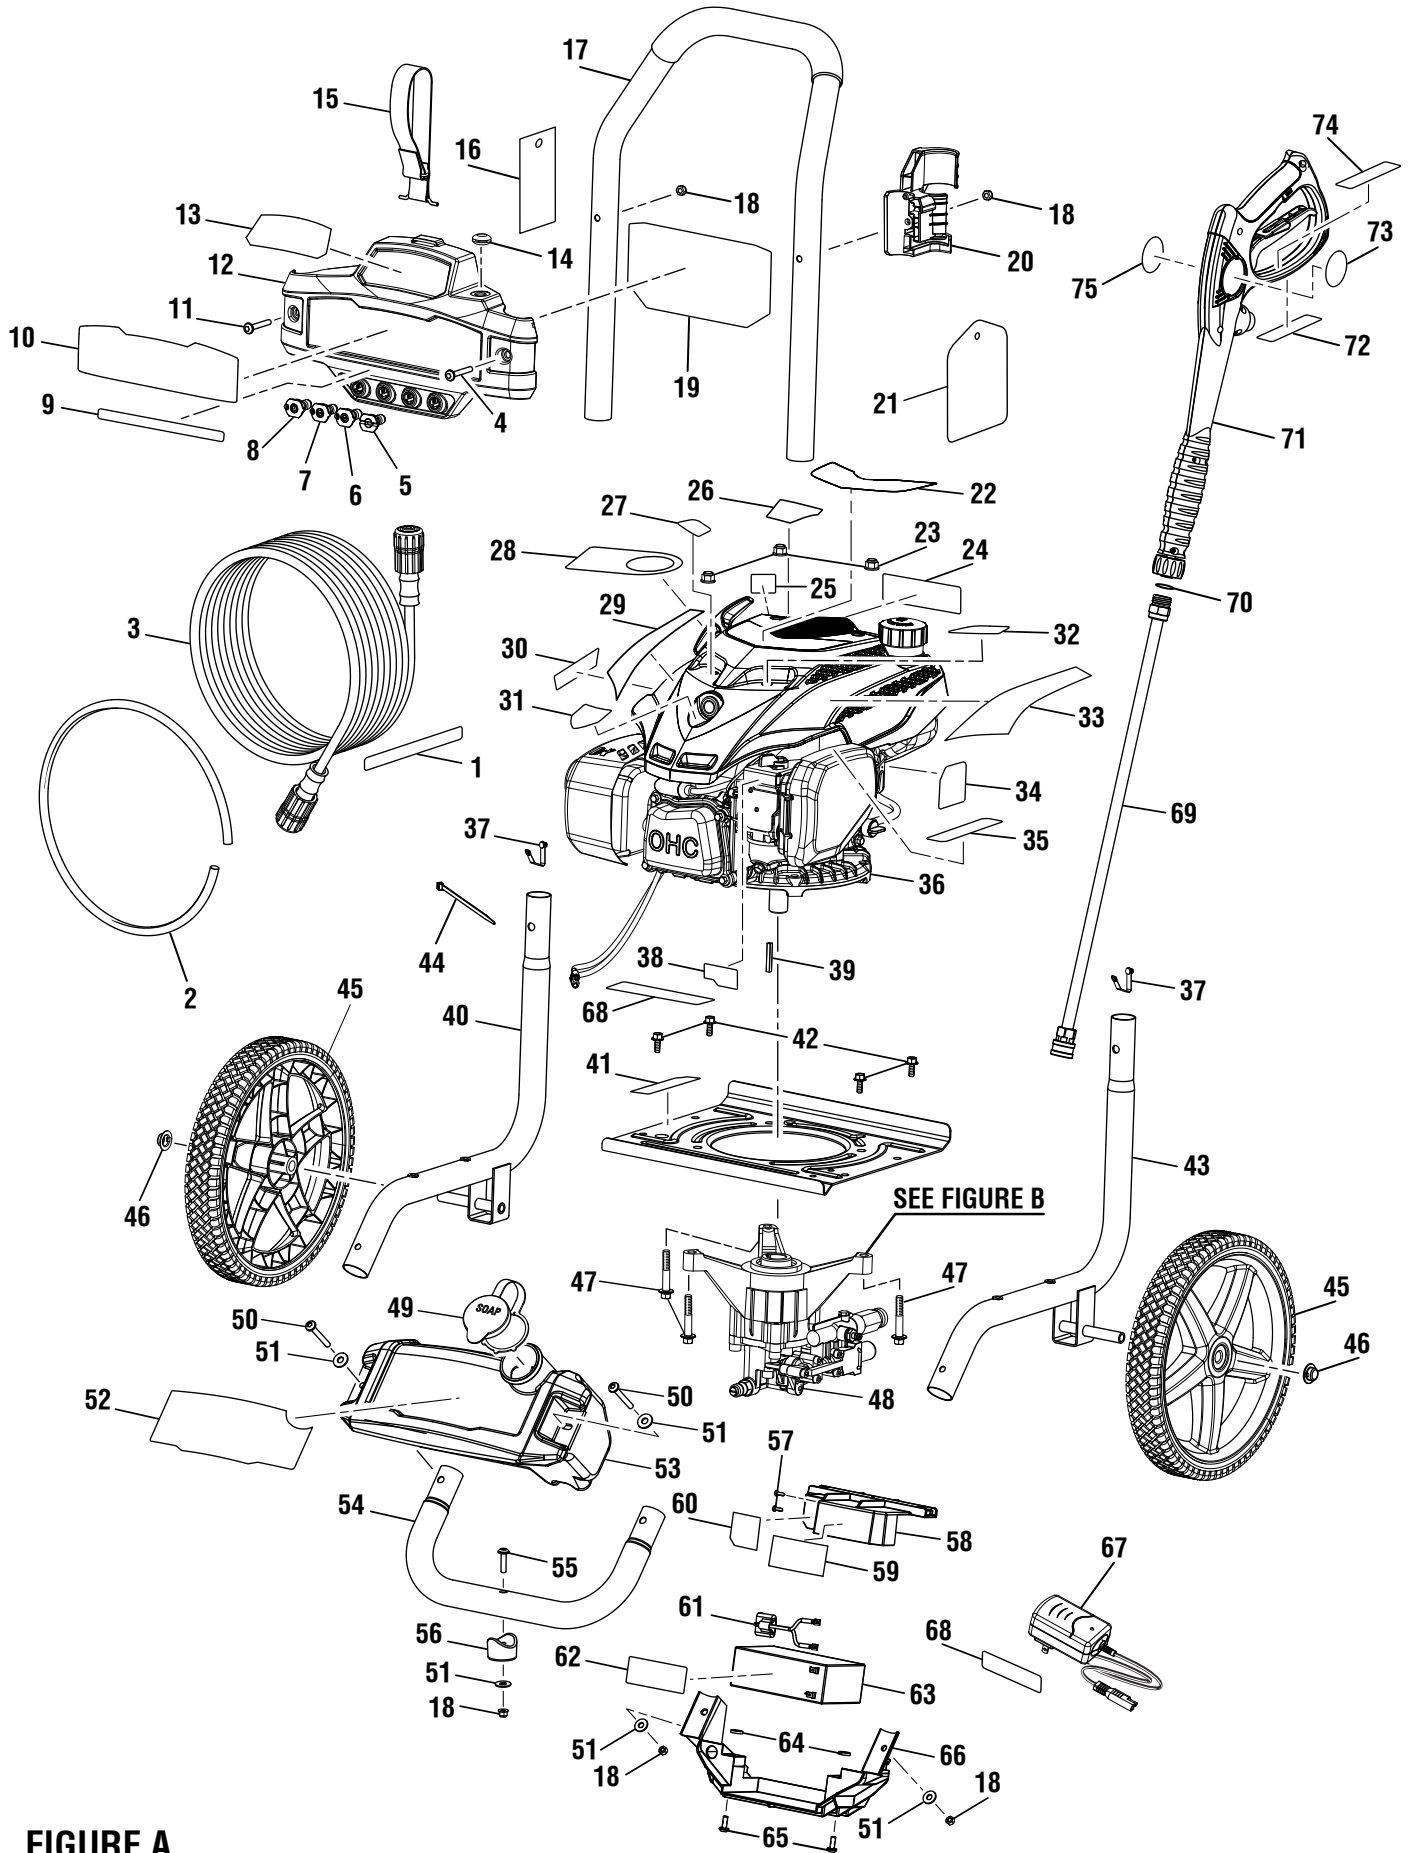

POWERSTROKE PRESSURE WASHER - ITEM NO. PS803155E AND PS803166E

FIGURE A

POWERSTROKE PRESSURE WASHER – ITEM NO. PS803155E AND PS803166E

The model number will be found on a label attached to the engine. Always mention the model number in all correspondence regarding your **PRESSURE WASHER** or when ordering replacement parts.

FIGURE A PARTS LIST

KEY NO.	PART NUMBER	DESCRIPTION	QTY	KEY NO.	PART NUMBER	DESCRIPTION	QTY
1	918016005	Hose Label	1	42	661505020	Flange Bolt (M6 x 16 mm)	4
2	570728010	Chemical Siphon Tube	1	43	310704013	Right Frame Assembly (Inc. Key No. 37)	1
3	308835083	Hose (30 ft.)	1	44	900333015	Wire Tie	1
4	661834008	Bolt (M6 x 48 mm, Button Hd.)	1	45	308451060	Wheel	2
5	308706013	Soap Nozzle	1	46	679957001	Wheel Cap	2
6	308700012	40° Deg Nozzle	1	47	660962003	Bolt (M8 x 60 mm, Flange Hex Hd.) ...	3
7	308699012	25° Deg Nozzle	1	48	308653078	Pump (See Figure B)	1
8	308698012	15° Deg Nozzle	1	49	310650004	Soap Tank Cap	1
9	940851342	Nozzle Selection Label	1	50	661834002	Screw (M6 x 55 mm, T3 Torx Pan Hd.)	2
10	941754009	Powerstroke/Yamaha Label	1	51	638128004	Washer (1/4 in.)	5
11	661834004	Bolt (M6 x 42 mm, T-30 Torx Pan Hd.)	1	52	941851032	Detergent Tank Label	1
12	310673034	Hose & Nozzle Holder Assembly	1	53	580875019	Soap Tank	1
13	941851023	Performance Label	1	54	310742028	Front Frame Assembly (Inc. Key Nos. 18, 51 and 55-56)	1
14	561383004	Rubber Grommet	1	55	661503015	Bolt (M6 x 48 mm, T-30 Torx Hd.)	1
15	308350003	Hose Holder Strap	1	56	570554002	Wear Pad	1
16	918016012	Danger Hang Tag	1	57	660923018	Screw (M4 x 12 mm, T-20 Torx Hd.) ...	2
17	308638071	Handle Assembly	1	58	528743003	Battery Hold Down	1
18	678610006	Lock Nut (M6)	5	59	940657300	Charge Warning Label	1
19	941851022	Quick Start Label	1	60	940851275	Battery Bracket Label	1
20	519313019	Wand Holder	1	61	290435052	Battery and Charger Wire Harness	1
21	961039015	Standard Nozzle Hangtag	1	62	941155001	Battery Replacement Label	1
22	941851033	Yamaha Recoil Label	1	63	750400008	Battery	1
23	678774002	Flange Lock Nut (M8)	3	64	518724008	Washer	2
24	940851331	Danger Label	1	65	638671014	Bolt (M6 x 16 mm, T30 Torx Pan Hd.)	2
25	940871009	Add Oil Label	1	66	528743002	Battery Mount Bracket	1
26	941851018	E85 Label	1	67	140173033	Battery Charger	1
27	941754012	Vent Label (Left)	1	68	940851330	Battery Cordwrap Label	1
28	940889007	Oil Dipstick Hang Tag	1	69	308506014	Wand Assembly	1
29	941754011	Electric Start Label (Left)	1	70	570742072	O-Ring	2
30	941851019	Hot Surface Label	1	71	308760019	Trigger Handle Assembly (Inc Key Nos. 72-75)	1
31	941851020	Start Label	1	72	940654084	Trigger Handle Warning Label (En)	1
32	941754013	Vent Label (Right)	1	73	940654228	Trigger Handle Warning Label (French/Spanish)	1
33	941754010	Electric Start Label (Right)	1	74	940786020	Trigger Handle Rating Label	1
34	940851334	Fuel Valve Label	1	75	940786044	Trigger Wand Logo Label	1
35	941486002	Inquiries Label	1	Not Shown:			
36	NOTE A	Engine (Yamaha 189cc)	1	995000423	Operator's Manual		
37	308421004	Handle Spring Clip	2	995000424	Quick Start Guide		
38	941851031	Choke Label	1				
39	678041006	Output Shaft Key	1				
40	310703012	Left Frame Assembly (Inc. Key No. 37)	1				
41	940947021	Combustion Warning Label	1