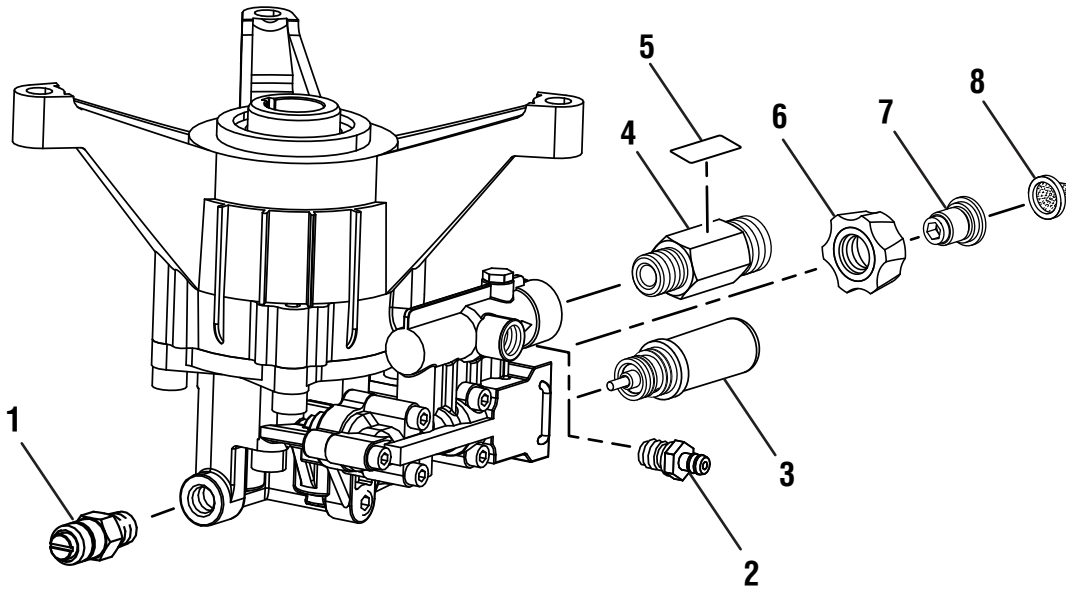

FIGURE B

FIGURE B PARTS LIST

KEY NO.	PART NUMBER	DESCRIPTION	QTY
1	678169004	Thermal Release Valve.....	1
2	308452002	Soap Injector Kit.....	1
3	310924003	Unloader Valve Assembly.....	1
4	308862003	Outlet Tube.....	1
5	940851246	Hose Outlet Label.....	1
6	310993003	Inlet Filter Adapter.....	1
7	642058001	Inlet Filter Connector.....	1
8	308662001	Inlet Filter Screen.....	1